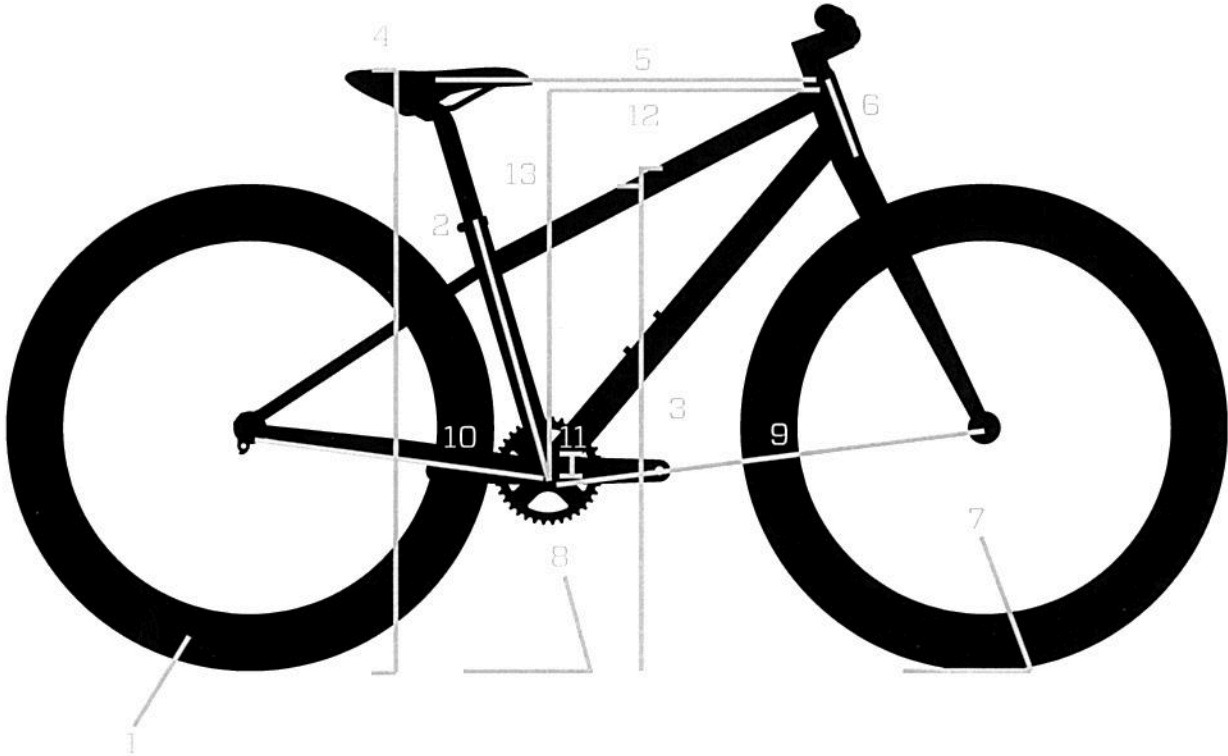

Hoy Bonaly 26" Geometry

Wheel Size 1	Seat Tube 2	Standover 3	Min -Max Saddle Height, Approx 4	Top Tube 5	Head Tube 6	Head Angle 7	Seat Angle 8
26 Inch	365	670-685	710 - 885 with supplied 300mm post	540	120	70	73.5
Front-Centre 9	Chainstay 10	BB Drop 11	Reach 12	Stack 13	Crank Length	Stem	
610	418	60	376	548	152	60	

Height Guide, approx - 4' 7" > 5' 1" / 140 - 155cm

Height and age guides vary based on childrens confidence and we recommend standover height as a base for sizing if your child has not had a bike before that can be used as guidance for the next bike.

Rider needs 3/4" - 1" or 20-25mm clearance when standing over centre of the frame in normal footwear. For fitting a child to the largest suitable model, standover height (3) plus up to 1" or 20-25mm should equal the child's inside leg in normal footwear. Lowest saddle height is close to standover height.